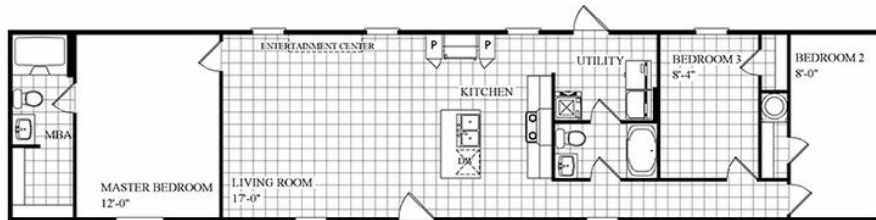

THE BREEZE HD

THE BREEZE HD Model number: 45HOU16723BH18

3 beds • 2 baths • 1152 sq.ft. • 16' width • 72' depth

Our home building facilities invest in continuous product and process improvements. Plans, dimensions, features, materials, specifications and availability are subject to change without notice or obligation. Renderings and floor plans are representative likenesses of our homes and may differ from the actual homes. We invite you to tour a Home Center near you and inspect the highest value in quality housing available or call (512) 985-5094 to speak with a Home Consultant. Copyright 2017, CMH. All rights reserved.